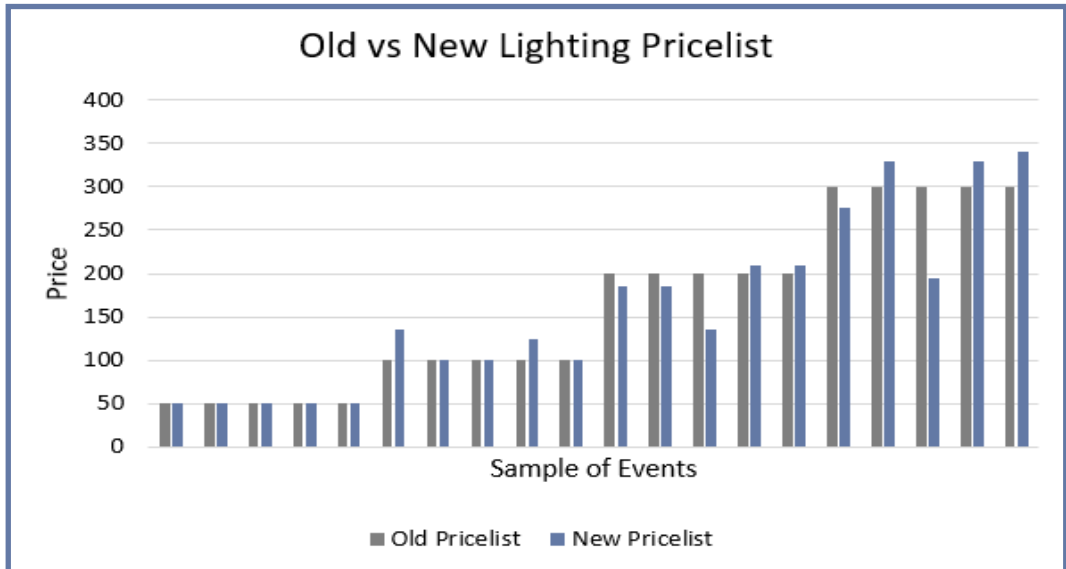

The data used in the graphs are a representative sample of LNL's events from last year. Event prices with the new pricelist are statistically similar to those from the old pricelist. The bars on the graph depict the prices of last year's events under the old pricelist next to what they would be under the new one. These bars are almost the same height for each event. Most events only changed a maximum of +/- \$30. As seen in the graphs, the price of your event would be very similar under either pricelist.